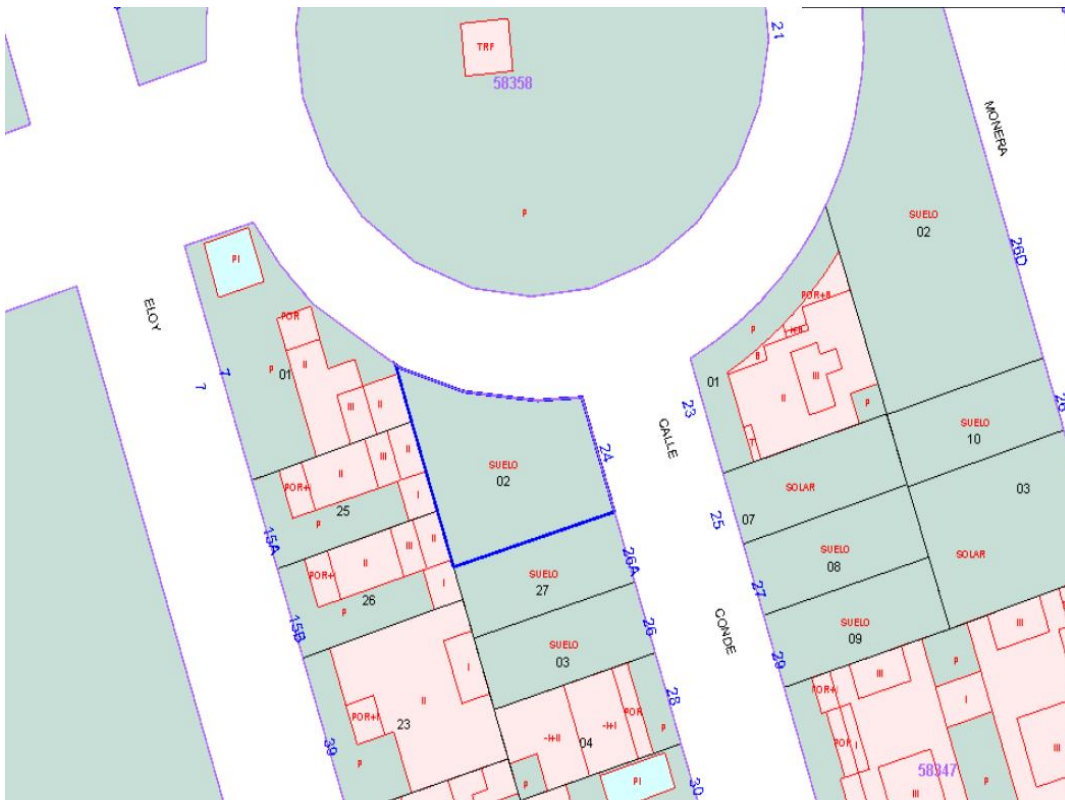

PLOT FOR SALE IN DOLORES - €88,000

 Bedrooms: 0

 Build: 0m²

 Pool: No

 Bathrooms: 0

 Plot: 260m²

 Ref: 685732

Localización
CL. CONDE DE ZAVELLA 24 Suelo
03150 DOLORES (ALICANTE)
Clase
Urbano
Uso principal
Suelo sin edif.

PARCELA CATASTRAL

Localización
CL. CONDE DE ZAVELLA 24
DOLORES (ALICANTE)
Superficie grafica
260 m²

Property Description

We offer you on this occasion this plot of 260m² in the new area of Dolores. It is located on a corner and close to the Institute of Dolores (Calle Conde de Zavella 24). Do not hesitate to consult!