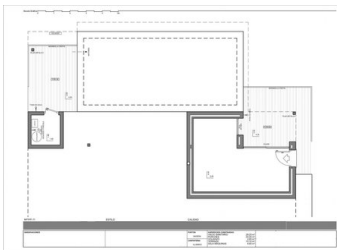

3 BEDROOM VILLA FOR SALE IN BENITACHELL - €2,120,000

Bedrooms: 3

Build: 188m²

Pool: Yes

Bathrooms: 5

Plot: 847m²

Ref: 682625

Property Description

NEW BUILD LUXURY VILLA IN CUMBRE DEL SOL

To relax and get away from it all, surrounded by incredible sea views; it is possible in this exclusive villa located in the Residential Resort Cumbre del Sol.

New Build Luxury villa is distributed over several floors, in open and comfortable spaces, where the interior/ exterior limits are crossed and blurred. A project with light colors, wood and lots of natural light from outside...