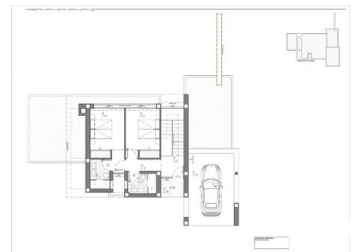

3 BEDROOM VILLA FOR SALE IN BENITACHELL - €1,745,000

 Bedrooms: 3

 Build: 181m²

 Pool: Yes

 Bathrooms: 4

 Plot: 824m²

 Ref: 682601

Property Description

NEW BUILD VILLA WITH THE SEA VIEWS IN CUMBRE DEL SOL New Build luxury villa with private pool and sea views in the Residential Resort Cumbre del Sol, in Benitachell, on the Costa Blanca North, between Alicante and Valencia city. A modern design and an elegant and bright layout are the keys to this villa with 3 bedrooms, all with en-suite bathrooms, with the master bedroom also having a large dressing room. The ground floor of this property allows us to extend it to 4 bedrooms...