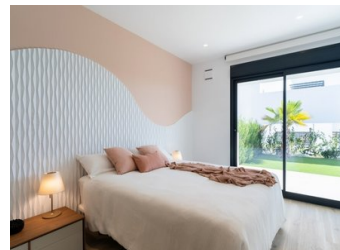

2 BEDROOM APARTMENT FOR SALE IN BENITACHELL - €434,000

Bedrooms: 2

Build: 88m²

Pool: Yes

Bathrooms: 2

Plot: 0m²

Ref: 682595

Property Description

NEW BUILD RESIDENTIAL IN CUMBRE DEL SOL New Built modern apartments with 2 bedrooms and 2 bathrooms, kitchen open to the living room, with various models to choose from: terrace and garden on the ground floor apartments, solarium on the top floor. All properties distributed to make the most of the space, taking advantage of the Mediterranean light and offering a plus of comfort in your day to day...