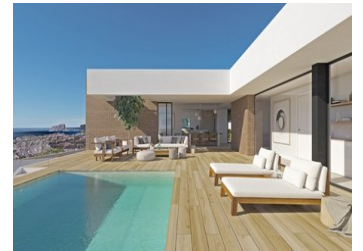

3 BEDROOM VILLA FOR SALE IN BENITACHELL - €1,871,000

Bedrooms: 3

Build: 615m²

Pool: Yes

Bathrooms: 4

Plot: 951m²

Ref: 682431

Property Description

NEW BUILD LUXURY VILLA IN CUMBRE DEL SOL An exclusive house in an idyllic setting on the Residential Resort Cumbre de Sol, a contemporary masterpiece with wonderful sea views. The upper floor houses the entire house, which provides extra comfort. The night area consists of three en-suite bedrooms bathed in natural light that preserve a great deal of privacy with respect to the day areas. The living room, dining room and kitchen are linked to the exterior, thanks to the use of glass walls that favour a permanent visual connection with the sea. The terrace ...