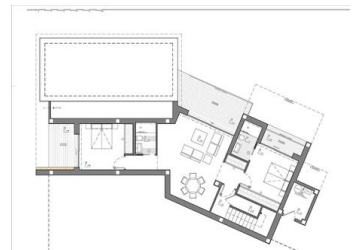

3 BEDROOM VILLA FOR SALE IN BENITACHELL - €2,221,850

Bedrooms: 3

Build: 266m²

Pool: Yes

Bathrooms: 4

Plot: 1000m²

Ref: 682155

Property Description

NEW BUILD LUXURY VILLA IN CUMBRE DEL SOL Cumbre del Sol is a place where you can enjoy both nature as well as the sun and sea. This luxury villa offers peace and comfort so the owner can relax peacefully with an incredible sea view. Could this be your future home? New Build villa design combines in a stylish and functional way a truly modern architecture. On its façade, characterized by large geometric figures created based on straight lines and the shape of cubes, the colour white dominates, giving the villa an elegant design as well as minimalistic...