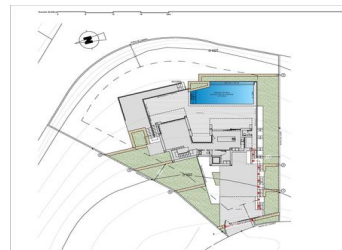

3 BEDROOM VILLA FOR SALE IN BENITACHELL - €2,421,000

Bedrooms: 3

Build: 222m²

Pool: Yes

Bathrooms: 4

Plot: 1149m²

Ref: 682154

Property Description

NEW BUILD LUXURY VILLA IN CUMBRE DEL SOL In the heart of the Residential Cumbre del Sol, you can find this luxury villa with its private pool. New Build modern villa design combines in an elegant and functional way, modern and Mediterranean architecture. On the façade, characterized by large geometrical shapes based on diagonal lines, the colour white dominates and the use of natural stone allows it to blend in with its environment...