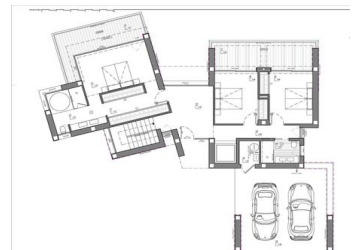

3 BEDROOM VILLA FOR SALE IN BENITACHELL - €2,421,000

Bedrooms: 3

Build: 222m²

Pool: Yes

Bathrooms: 4

Plot: 1149m²

Ref: 682154

Property Description

NEW BUILD LUXURY VILLA IN CUMBRE DEL SOL In the heart of the Residential Cumbre del Sol, you can find this luxury villa with its private pool. New Build modern villa design combines in an elegant and functional way, modern and Mediterranean architecture. On the façade, characterized by large geometrical shapes based on diagonal lines, the colour white dominates and the use of natural stone allows it to blend in with its environment...