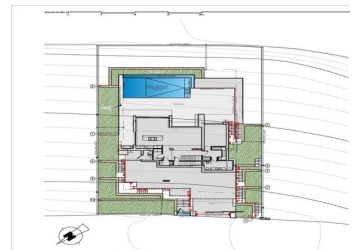

3 BEDROOM VILLA FOR SALE IN BENITACHELL - €2,314,000

 Bedrooms: 3

 Build: 212m²

 Pool: Yes

 Bathrooms: 4

 Plot: 861m²

 Ref: 682153

Property Description

NEW BUILD LUXURY VILLA IN CUMBRE DEL SOL In the paradisiacal Cumbre del Sol, on the Costa Blanca North, a villa with spectacular sea views has been projected. A newly built villa on one of the best located plots within the Cumbre del Sol residential complex. The incredible views from this plot are a real treat for the senses and the main feature of this villa...