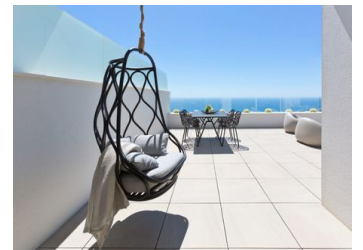

3 BEDROOM APARTMENT FOR SALE IN BENITACHELL - €566,000

Bedrooms: 3

Build: 259m²

Pool: Yes

Bathrooms: 2

Plot: 0m²

Ref: 512155

Property Description

A development which, due to its location, enjoys the spectacular sea views which Residential Resort Cumbre del Sol is internationally renowned for. A truly perfect spot for those looking to enjoy the Mediterranean climate and wonderful sunrises, in a private residential complex next to the sea.

Blue Infinity Block C consists of 24 luxury apartments that highlights for their dimensions, all with 3 bedrooms, with surfaces over 240m² and terraces from 40m², with distributions designed to enjoy the sea views, to have bright rooms, details that achieve a modern and elegant design...