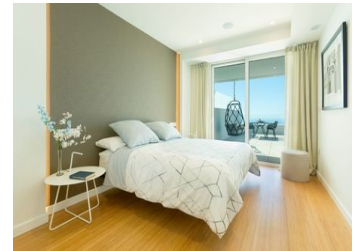

3 BEDROOM APARTMENT FOR SALE IN BENITACHELL - €566,000

Bedrooms: 3

Build: 259m²

Pool: Yes

Bathrooms: 2

Plot: 0m²

Ref: 512155

Property Description

A development which, due to its location, enjoys the spectacular sea views which Residential Resort Cumbre del Sol is internationally renowned for. A truly perfect spot for those looking to enjoy the Mediterranean climate and wonderful sunrises, in a private residential complex next to the sea.

Blue Infinity Block C consists of 24 luxury apartments that highlights for their dimensions, all with 3 bedrooms, with surfaces over 240m² and terraces from 40m², with distributions designed to enjoy the sea views, to have bright rooms, details that achieve a modern and elegant design...