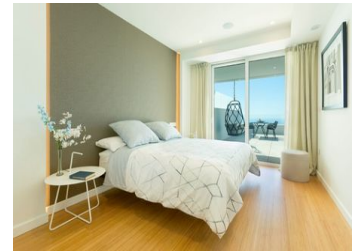

3 BEDROOM APARTMENT FOR SALE IN BENITACHELL - €578,000

Bedrooms: 3

Build: 259m²

Pool: Yes

Bathrooms: 2

Plot: 0m²

Ref: 512156

Property Description

A development which, due to its location, enjoys the spectacular sea views which Residential Resort Cumbre del Sol is internationally renowned for. A truly perfect spot for those looking to enjoy the Mediterranean climate and wonderful sunrises, in a private residential complex next to the sea.

Blue Infinity Block C consists of 24 luxury apartments that highlights for their dimensions, all with 3 bedrooms, with surfaces over 240m² and terraces from 40m², with distributions designed to enjoy the sea views, to have bright rooms, details that achieve a modern and elegant design. This, together with equipment, both in materials and in technology aimed at achieving highly energy efficient homes, make them ideal both for living through...