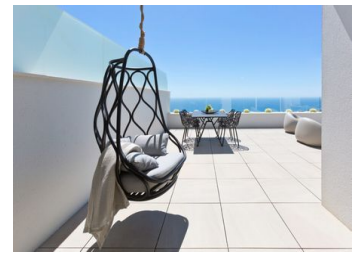

3 BEDROOM APARTMENT FOR SALE IN BENITACHELL - €578,000

Bedrooms: 3

Build: 259m²

Pool: Yes

Bathrooms: 2

Plot: 0m²

Ref: 512156

Property Description

A development which, due to its location, enjoys the spectacular sea views which Residential Resort Cumbre del Sol is internationally renowned for. A truly perfect spot for those looking to enjoy the Mediterranean climate and wonderful sunrises, in a private residential complex next to the sea.

Blue Infinity Block C consists of 24 luxury apartments that highlights for their dimensions, all with 3 bedrooms, with surfaces over 240m² and terraces from 40m², with distributions designed to enjoy the sea views, to have bright rooms, details that achieve a modern and elegant design. This, together with equipment, both in materials and in technology aimed at achieving highly energy efficient homes, make them ideal both for living through...