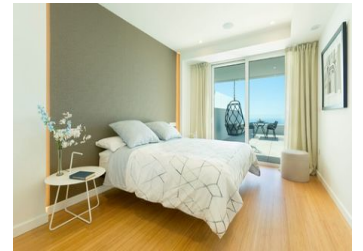

### Property Description

A development which, due to its location, enjoys the spectacular sea views which Residential Resort Cumbre del Sol is internationally renowned for. A truly perfect spot for those looking to enjoy the Mediterranean climate and wonderful sunrises, in a private residential complex next to the sea.

Blue Infinity Block C consists of 24 luxury apartments that highlights for their dimensions, all with 3 bedrooms, with surfaces over 240m<sup>2</sup> and terraces from 40m<sup>2</sup>, with distributions designed to enjoy the sea views, to have bright rooms, details that achieve a modern and elegant design. This, together with equipment, both in materials and in technology aimed at achieving highly energy efficient homes, make them ideal both for living through...