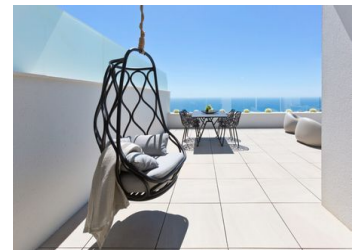

### Property Description

A development which, due to its location, enjoys the spectacular sea views which Residential Resort Cumbre del Sol is internationally renowned for. A truly perfect spot for those looking to enjoy the Mediterranean climate and wonderful sunrises, in a private residential complex next to the sea.

Blue Infinity Block C consists of 24 luxury apartments that highlights for their dimensions, all with 3 bedrooms, with surfaces over 240m<sup>2</sup> and terraces from 40m<sup>2</sup>, with distributions designed to enjoy the sea views, to have bright rooms, details that achieve a modern and elegant design. This, together with equipment, both in materials and in technology aimed at achieving highly energy efficient homes, make them ideal both for living through...