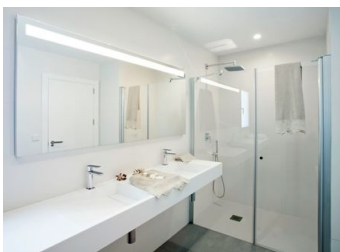

### Property Description

A Luminous designer villa on two floors, located in a quiet residential area with magnificent sea views, in LiriosDesign- Cumbre del Sol Residential Resort, Benitachell.

Villa SIROS XL is designed to take the best advantage of the sunlight all year round, filling the villa with light. The residence is accessed through a porch directly connected to the car park.

The villa has 4 bedrooms and 3 bathrooms, the master bedroom with a large en suite bathroom and a picture window offering views of the sea and access to a large terrace. The other 2 bedrooms are double, with fitted wardrobes and a shared bathroom.