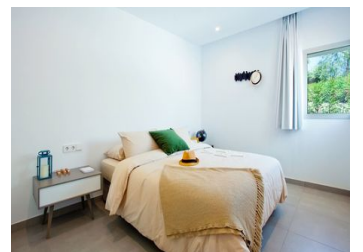

### Property Description

A Luminous designer villa on two floors, located in a quiet residential area with magnificent sea views, in LiriosDesign- Cumbre del Sol Residential Resort, Benitachell.

Villa SIROS XL is designed to take the best advantage of the sunlight all year round, filling the villa with light. The residence is accessed through a porch directly connected to the car park.

The villa has 4 bedrooms and 3 bathrooms, the master bedroom with a large en suite bathroom and a picture window offering views of the sea and access to a large terrace. The other 2 bedrooms are double, with fitted wardrobes and a shared bathroom.