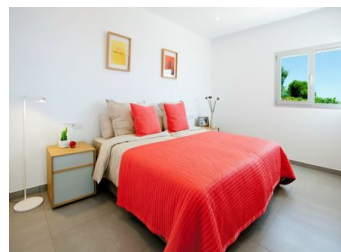

### Property Description

A Luminous designer villa on two floors, located in a quiet residential area with magnificent sea views, in LiriosDesign- Cumbre del Sol Residential Resort, Benitachell.

Villa SIROS XL is designed to take the best advantage of the sunlight all year round, filling the villa with light. The residence is accessed through a porch directly connected to the car park.

The villa has 4 bedrooms and 3 bathrooms, the master bedroom with a large en suite bathroom and a picture window offering views of the sea and access to a large terrace. The other 2 bedrooms are double, with fitted wardrobes and a shared bathroom.

The living-dining room and the kitchen open onto a spectacular summer terrace with picture w...